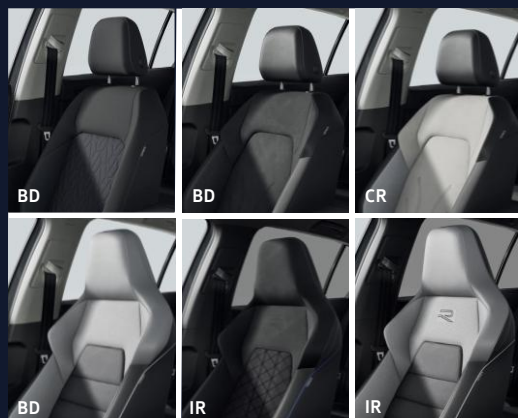

Discover the colour for you. Discover more at [volkswagen.ie](https://www.volkswagen.ie)

Standard ● Optional ○ Unavailable -

	Life	Ed. 75	Style	R-Line	
Exterior Colours					
Urano Grey (Solid)	○	○	○	○	5K5K
Pure White (Solid)¹	○	○	○	○	0Q0Q
Dark Moss Green (Metallic)¹	○	○	○	○	X1X1
Lapiz Blue (Metallic)¹	-	-	-	○	L9L9
Dolphin Grey (Metallic)¹	○	○	○	○	B0B0
Kings Red (Metallic)¹	○	○	○	○	P8P8
Oryx White (Pearl Effect)¹	○	○	○	○	0R0R
Oyster Silver (Metallic)¹	○	○	○	○	F0F0
Anemore Blue (Metallic)¹	○	○	○	○	5R5R
Crystal Ice Blue (Metallic)¹	○	○	○	○	3Y3Y
Grenadila Black (Metallic)¹	○	○	○	○	0E0E
Interior Colours					
'Nature Cross' cloth / Soul Black	●	●	-	-	BD
'Brush Dark' cloth / Soul Black	-	-	●	-	BD
'Mistral' cloth / Storm Grey	-	-	○	-	CR
'Vienna' Leather (WL3 Pack) / Soul Black	-	-	○¹	-	BD
'R-Line' cloth / Anthracite	-	-	-	●	IR
'Vienna' Leather (WL9 Pack) / Anthracite	-	-	-	○¹	IR

Notes:

1. Optional at extra cost.

Optional paint colour availability are subject to change without notice. For optional paint pricing please visit [volkswagen.ie](https://www.volkswagen.ie) to complete your configuration. Paint images are for reference only, print processes do not allow for an exact reproduction of the colour.