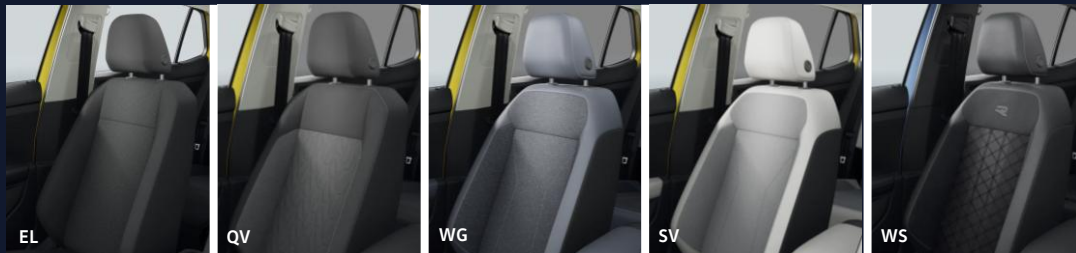

Discover the colour for you. Discover more at [volkswagen.ie](https://www.volkswagen.ie)

Standard ● Optional ○ Unavailable -

	Base	Life	Edition 75	Style	R-Line	
Exterior Colours						
Grape Yellow	○	○	○	○	○	1C1C
Ascot Grey	○	○	○	○	○	6U6U
Pure White	○	○	○	○	○	0Q0Q
Reflex Silver	○	○	○	○	○	8E8E
Smokey Grey	○	○	○	○	○	5W5W
Clear Blue	○	○	○	○	○	R9R9
Deep Black Pearl Effect	○	○	○	○	○	2T2T
Kings Red	○	○	○	○	○	P8P8
Interior Colours						
Titanium Black	●	-	-	-	-	EL
Melange Gray	-	●	●	-	-	QV
Cosmic Blue - Titanium Black	-	-	-	●	-	WG
Mistral Titanium Black	-	-	-	○¹	-	SV
Gray - Titanium Black	-	-	-	-	●	WS

1. Only with PAD package.